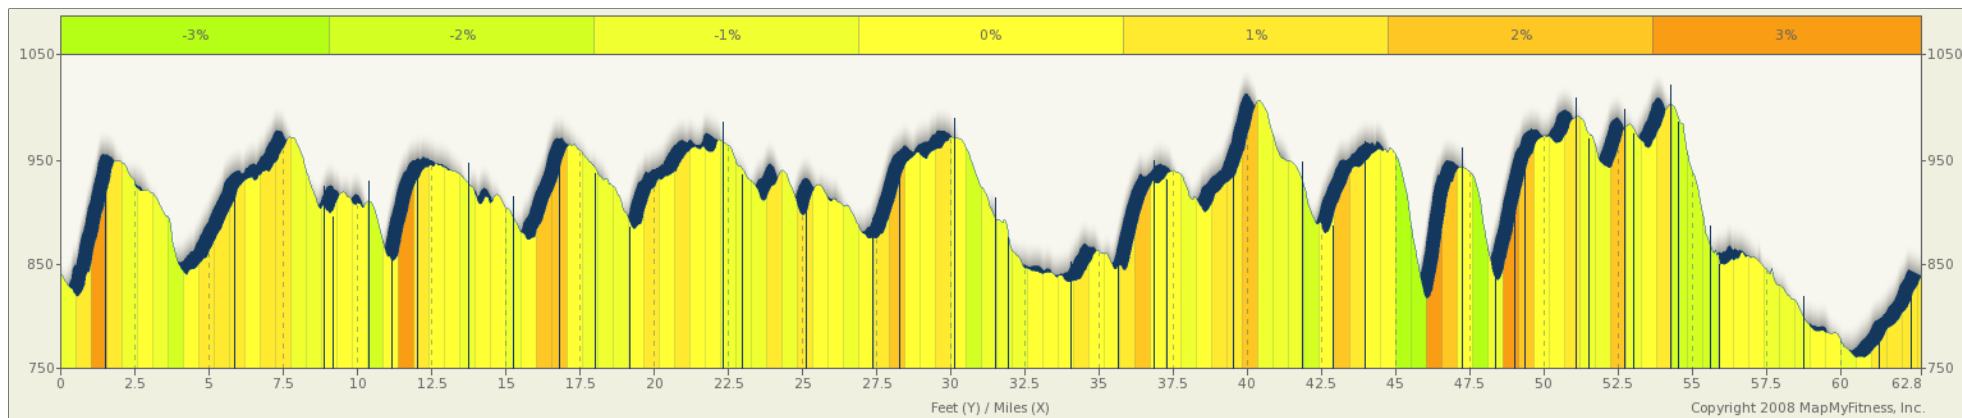

2011 Tour de BBQ 62

Starts In Kansas City, Missouri

62.47 miles

Description
6

2011 Tour de BBQ 62

Starts In Kansas City, Missouri

Notes		
AT	FOR	NOTES
START	1mi 2698ft	Head south on Grand Blvd toward E 14th St
1.51 mi.	185ft	Head southwest on Grand Blvd toward Main St
1.55 mi.	1803ft	Turn left at Main St
1.89 mi.	2mi 163ft	Head south on Main St toward E 31st St
3.92 mi.	1mi 2429ft	Continue onto Brookside Blvd
5.38 mi.	2477ft	Slight right to stay on Brookside Blvd
5.85 mi.	687ft	Head east on W 62nd St toward Main St
5.98 mi.	140ft	Turn right at Main St
6 mi.	2mi 4582ft	Head south on Main St toward W 62nd Terrace/ W 62 Terrace
8.87 mi.	7ft	Head south on Main St toward W 85th St
8.87 mi.	785ft	Turn left onto E 85th St
9.02 mi.	161ft	Turn right onto Grande Pas Rd
9.05 mi.	664ft	Turn left onto Sleepy Hollow Rd
9.18 mi.	1996ft	Head south on Sleepy Hollow Rd toward Grande Pas Rd
9.56 mi.	374ft	Continue onto McGee St
9.63 mi.	172ft	Head south on McGee St toward E 90 St/ E 90th St
9.66 mi.	3945ft	Turn right onto E 90 St/ E 90th St
		Feed Zone

Notes		
AT	FOR	NOTES
10.41 mi.	680ft	Head north on Western Hills Dr toward W 89 Terrace/ W 89th Terrace
10.54 mi.	66ft	Turn left at W 89th St
10.55 mi.	1128ft	Head west on W 89th St toward Bellevue Ave
10.76 mi.	2264ft	Turn left onto Ward Pkwy
11.19 mi.	736ft	Head southeast on Ward Pkwy toward Madison Ave
11.33 mi.	565ft	Turn right onto Summit St
11.44 mi.	913ft	Head south on Summit St toward W Bannister Rd
11.61 mi.	2017ft	Turn right onto W Bannister Rd
11.99 mi.	317ft	Continue onto W 95th St
12.05 mi.	1mi 165ft	Head west on W 95th St toward High Dr
13.08 mi.	567ft	Head west on W 95th St toward Mission Rd
13.19 mi.	2728ft	Head south on Mission Rd toward W 95th St
13.71 mi.	177ft	Turn right at W 99th St
13.74 mi.	1mi 2499ft	Head west on W 99th St toward Buena Vista St
15.21 mi.	185ft	Turn left at Lamar Ave
15.25 mi.	1mi 2152ft	Head south on Lamar Ave toward W 99th Terrace
16.66 mi.	120ft	Enter the traffic circle