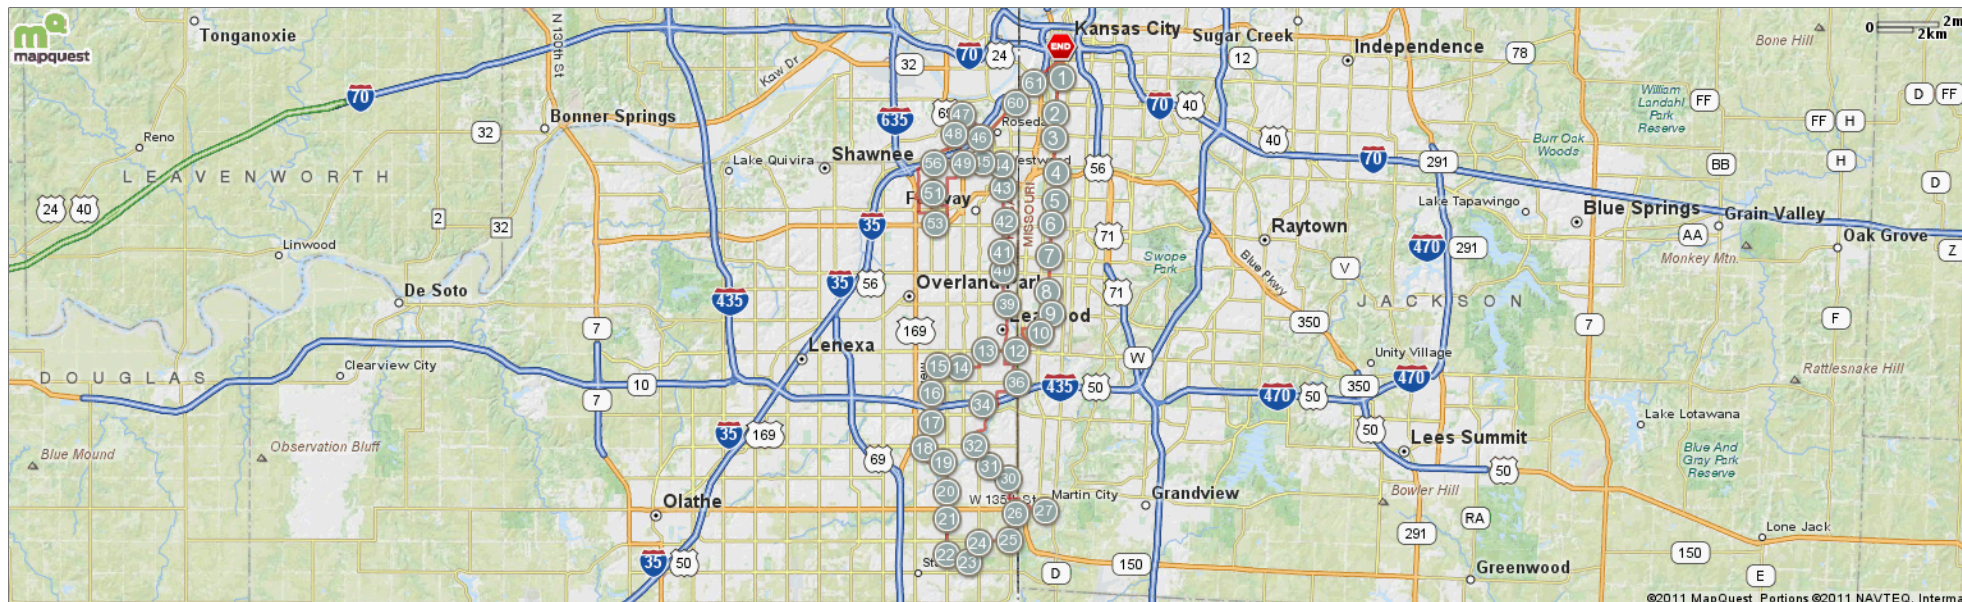

2011 Tour de BBQ 62

Starts In Kansas City, Missouri

62.47 miles

Description
6

2011 Tour de BBQ 62

Starts In Kansas City, Missouri

Notes		
AT	FOR	NOTES
START	1mi 2698ft	Head south on Grand Blvd toward E 14th St
1.51 mi.	185ft	Head southwest on Grand Blvd toward Main St
1.55 mi.	1803ft	Turn left at Main St
1.89 mi.	2mi 163ft	Head south on Main St toward E 31st St
3.92 mi.	1mi 2429ft	Continue onto Brookside Blvd
5.38 mi.	2477ft	Slight right to stay on Brookside Blvd
5.85 mi.	687ft	Head east on W 62nd St toward Main St
5.98 mi.	140ft	Turn right at Main St
6 mi.	2mi 4582ft	Head south on Main St toward W 62nd Terrace/ W 62 Terrace
8.87 mi.	7ft	Head south on Main St toward W 85th St
8.87 mi.	785ft	Turn left onto E 85th St
9.02 mi.	161ft	Turn right onto Grande Pas Rd
9.05 mi.	664ft	Turn left onto Sleepy Hollow Rd
9.18 mi.	1996ft	Head south on Sleepy Hollow Rd toward Grande Pas Rd
9.56 mi.	374ft	Continue onto McGee St
9.63 mi.	172ft	Head south on McGee St toward E 90 St/ E 90th St
9.66 mi.	3945ft	Turn right onto E 90 St/ E 90th St
		Feed Zone

Notes		
AT	FOR	NOTES
10.41 mi.	680ft	Head north on Western Hills Dr toward W 89 Terrace/ W 89th Terrace
10.54 mi.	66ft	Turn left at W 89th St
10.55 mi.	1128ft	Head west on W 89th St toward Bellevue Ave
10.76 mi.	2264ft	Turn left onto Ward Pkwy
11.19 mi.	736ft	Head southeast on Ward Pkwy toward Madison Ave
11.33 mi.	565ft	Turn right onto Summit St
11.44 mi.	913ft	Head south on Summit St toward W Bannister Rd
11.61 mi.	2017ft	Turn right onto W Bannister Rd
11.99 mi.	317ft	Continue onto W 95th St
12.05 mi.	1mi 165ft	Head west on W 95th St toward High Dr
13.08 mi.	567ft	Head west on W 95th St toward Mission Rd
13.19 mi.	2728ft	Head south on Mission Rd toward W 95th St
13.71 mi.	177ft	Turn right at W 99th St
13.74 mi.	1mi 2499ft	Head west on W 99th St toward Buena Vista St
15.21 mi.	185ft	Turn left at Lamar Ave
15.25 mi.	1mi 2152ft	Head south on Lamar Ave toward W 99th Terrace
16.66 mi.	120ft	Enter the traffic circle